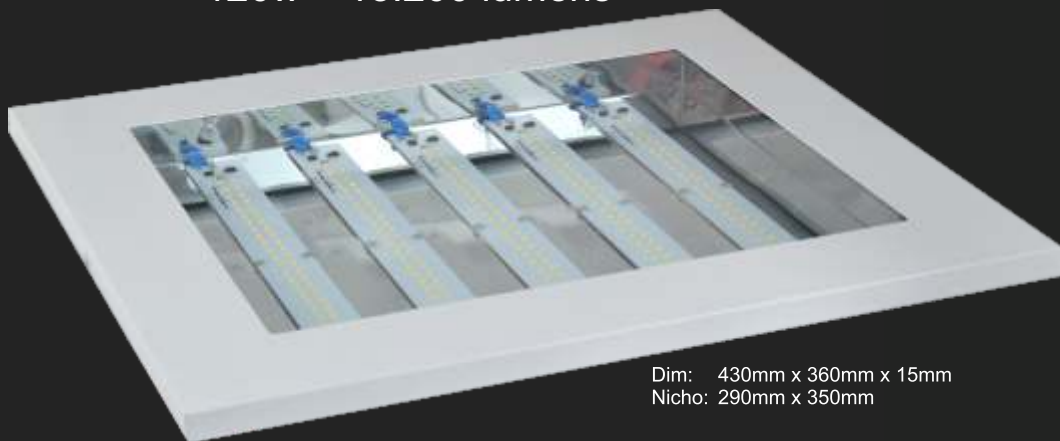

Luminária **LED** **3** anos garantia

100w = 11.100 lúmens

120w = 13.200 lúmens